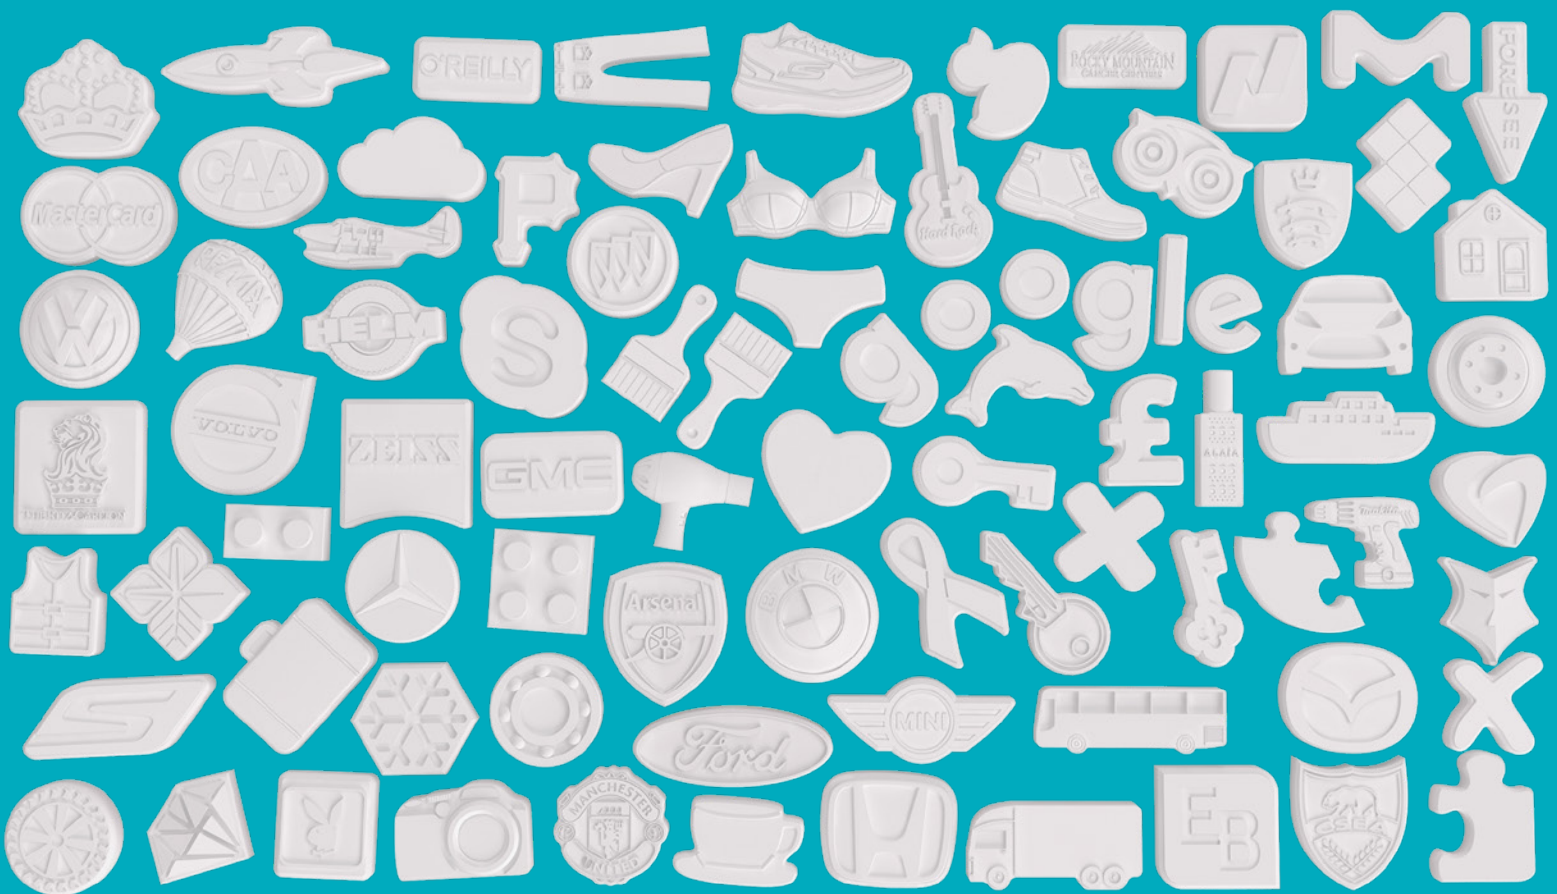

**proudly made in
the U.S.A.**

**MINTS IN ANY
LOGO & SHAPE**

NEW Molded Mints

Ever thought mints could be
this creative?

The images below represent a tiny
fraction of what's possible.
Join the Creative Mint Club

Any logo, any shape, any mint!

Product Code	Print Set-Up	500	1000	2000	3000	4000	5000
SMMTB-CU	\$100	\$4.99	\$3.35	\$2.95	\$2.60	\$2.45	\$2.30
Optional Sleeve Sealing of Tins		\$0.25	\$0.25	\$0.25	\$0.25	\$0.25	\$0.25